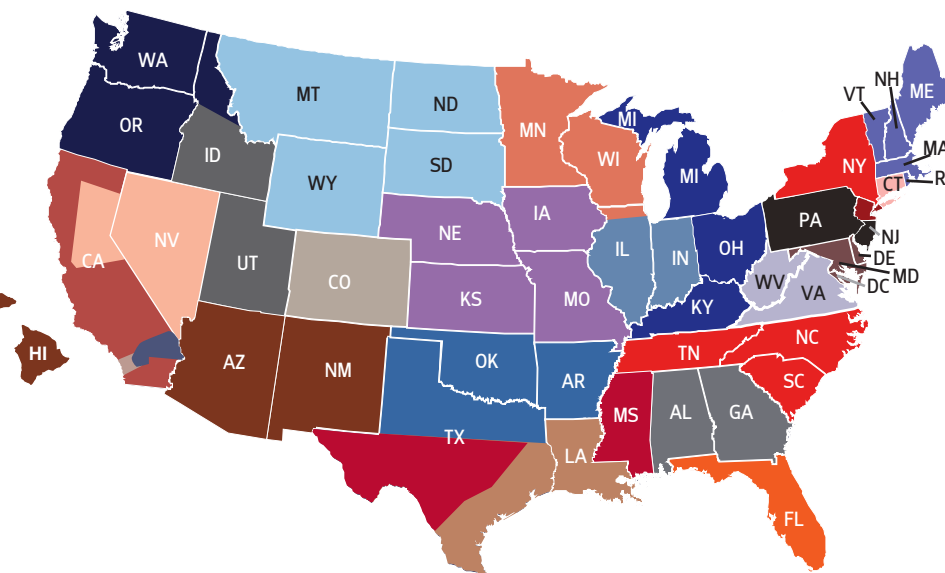

Always Designing
for People®

Retirement Plan Specialist Map

SENIOR LEADERSHIP

Ross Taylor
VICE PRESIDENT OF SALES
Retirement Plan Specialist Team
314-920-1607
ross.taylor@adp.com

Mindie Swan
SALES EXECUTIVE – EAST REGION
Retirement Plan Specialist Team
949-463-1156